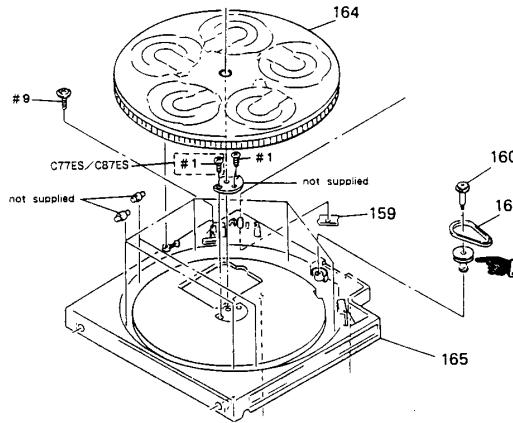

SONY

Hi-Fi Products
Service Bulletin

Model: CDP-C77ES/C87ES/C715

No. 272

Subject: Part Number Addition: Pulley (R)

Date: June 22, 1992

Symptom: (**)
The part number for the Pulley (R) was omitted from the Service Manual.

Solution: Please add the following part number to your Service Manual:

REF	DESCRIPTION	PART NUMBER
-----	PULLEY (R)	4-934-380-01

CSA-13 CD Player